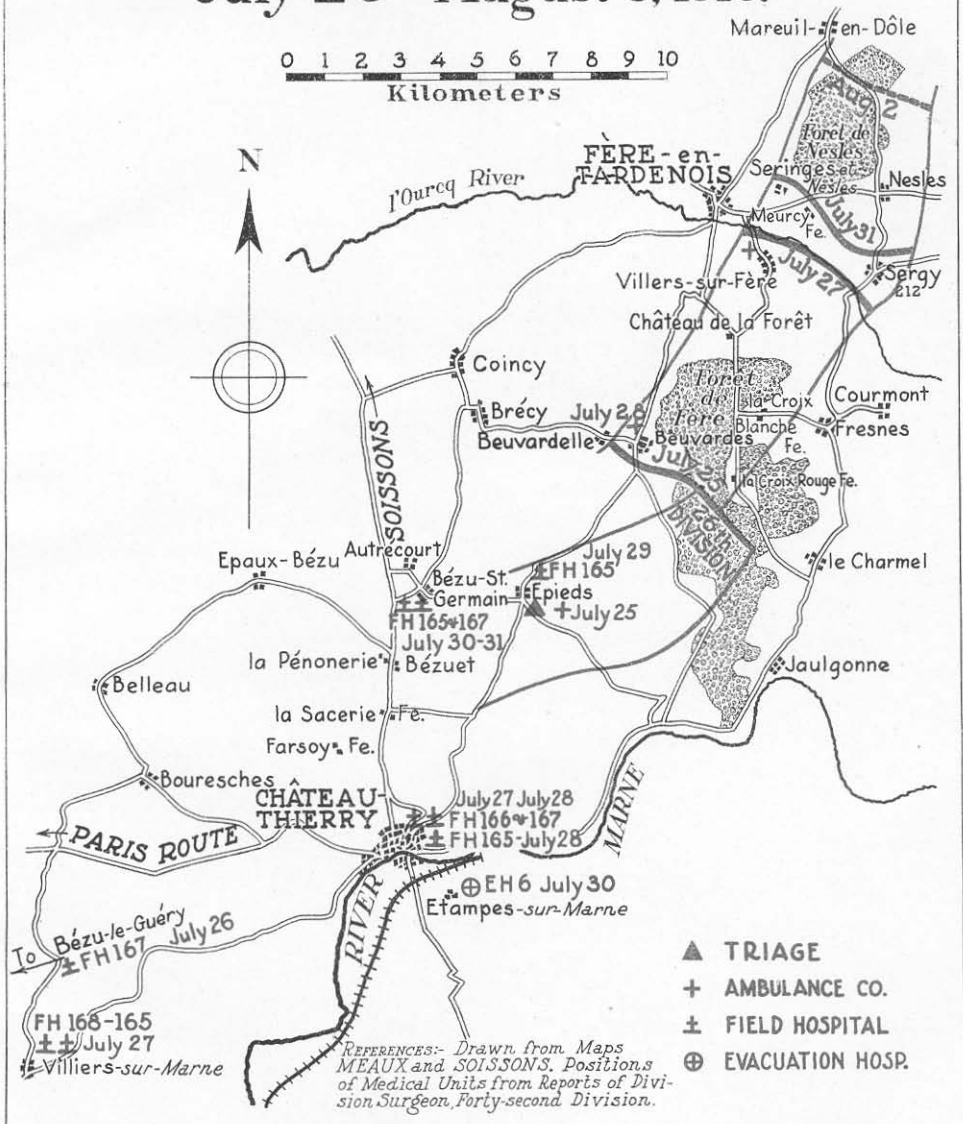

AISNE - MARNE OPERATION

42nd DIVISION

July 25 - August 3, 1918.

Battle lines, taken from existing orders and maps, are approximate.