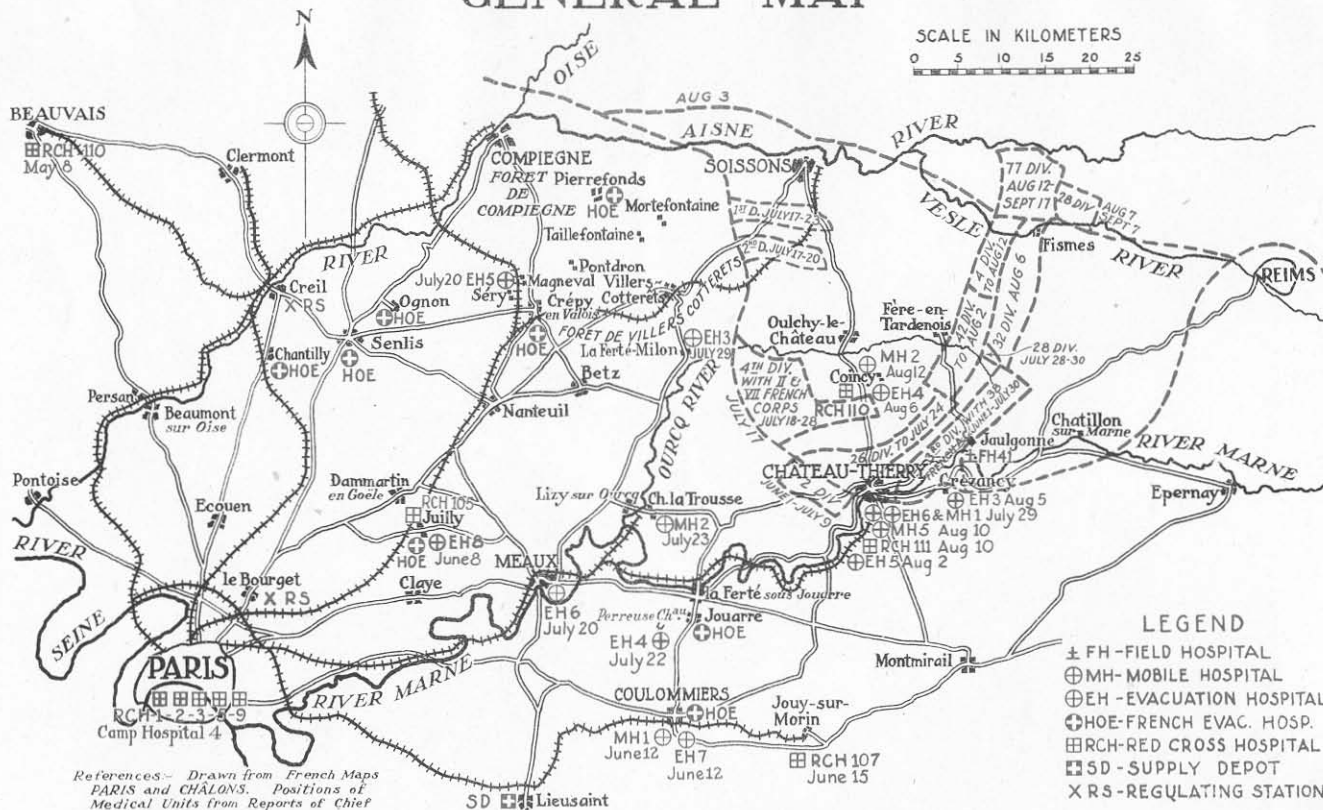

MARNE SALIENT GENERAL MAP

SCALE IN KILOMETERS
0 5 10 15 20 25

Battle lines, taken from existing orders and maps, are approximate.