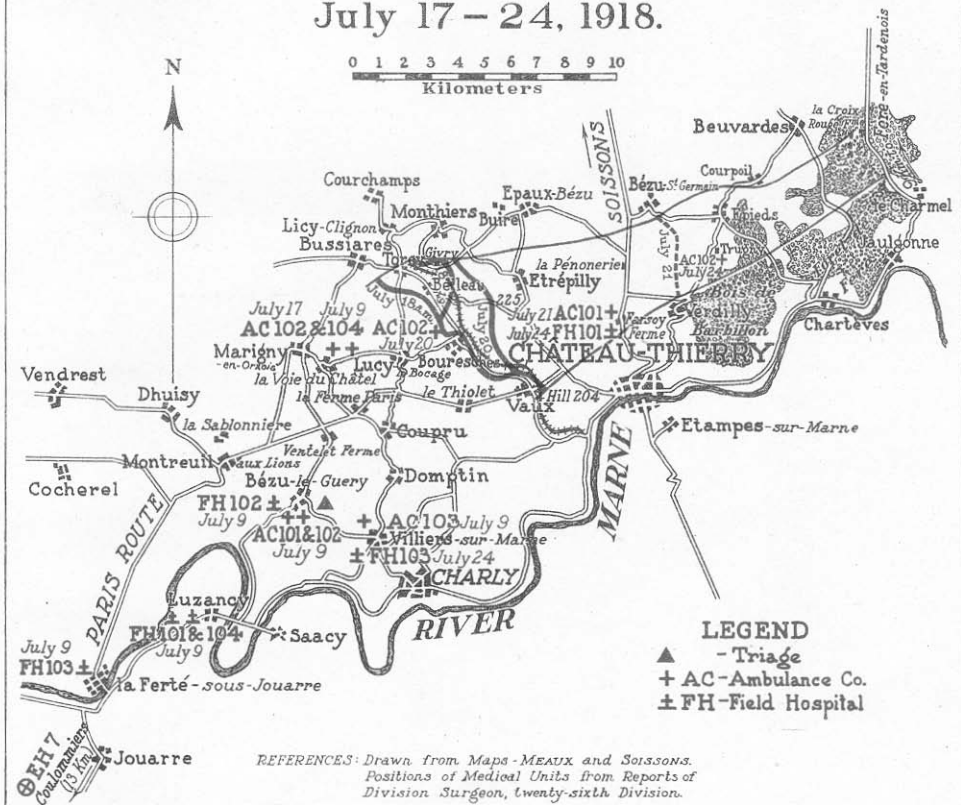

AISNE - MARNE OPERATION

26th DIVISION

July 17 - 24, 1918.

Battle lines, taken from existing orders and maps, are approximate.