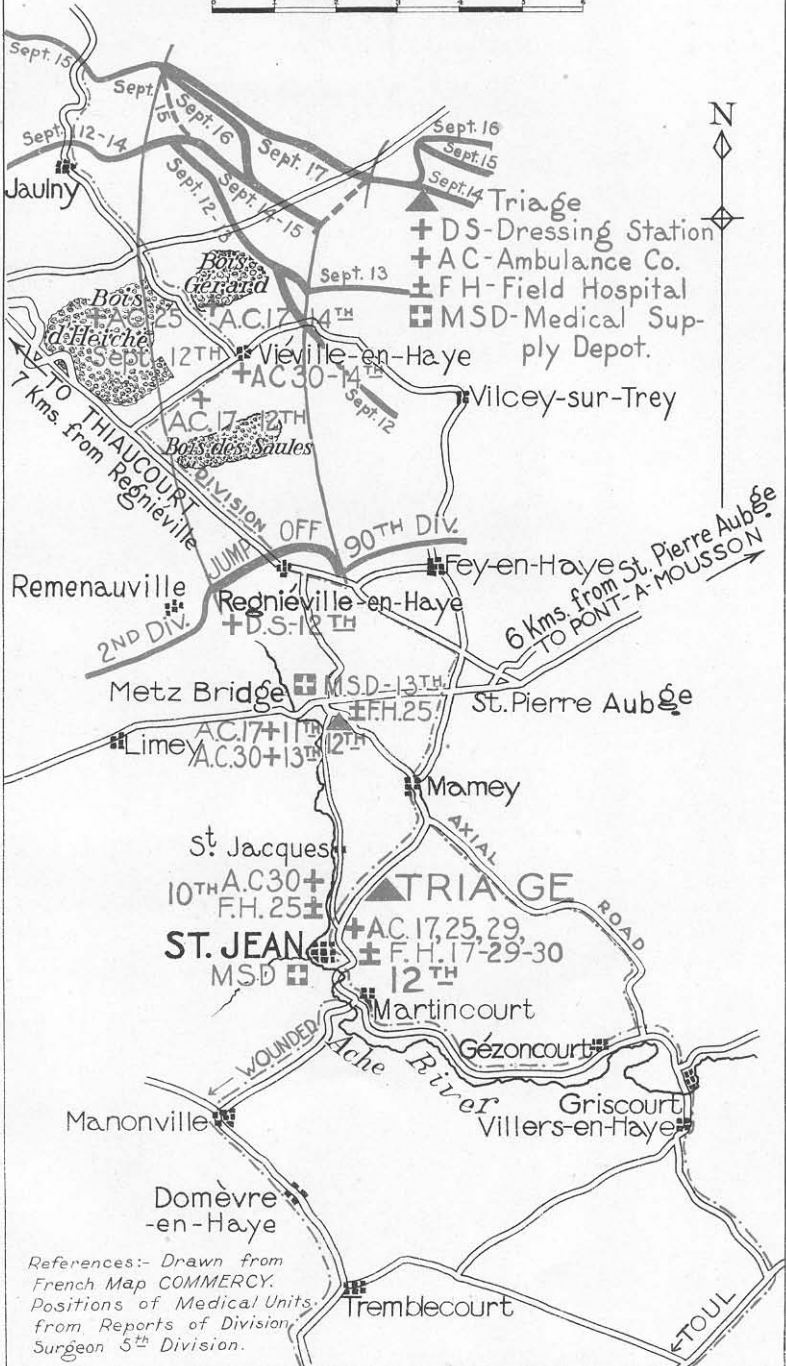

ST. MIHIEL

5TH DIVISION

Scale In Kilometers

Battle lines, taken from Final Report, Gen. John J. Pershing, September 1, 1919, are approximate.