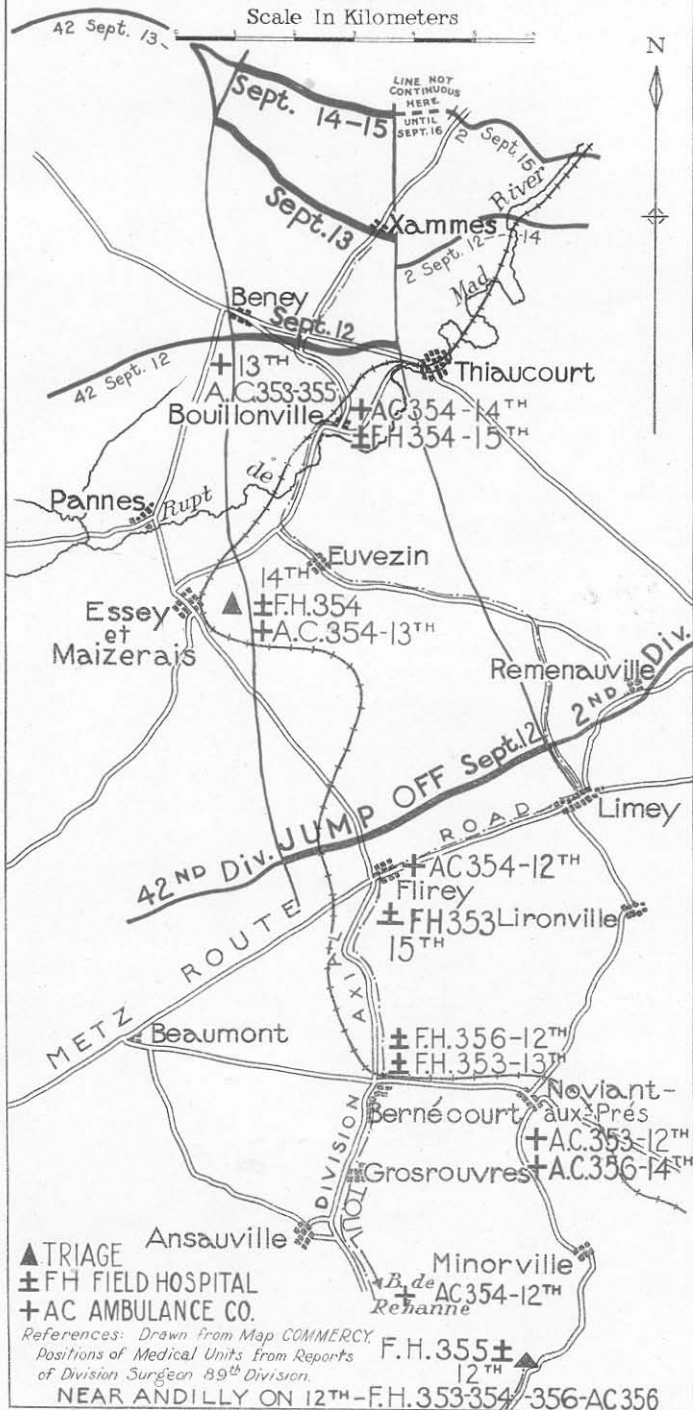

ST. MIHIEL

89TH DIVISION

Scale In Kilometers

Battle lines, taken from Final Report, Gen. John J. Pershing, September 1, 1919, are approximate.