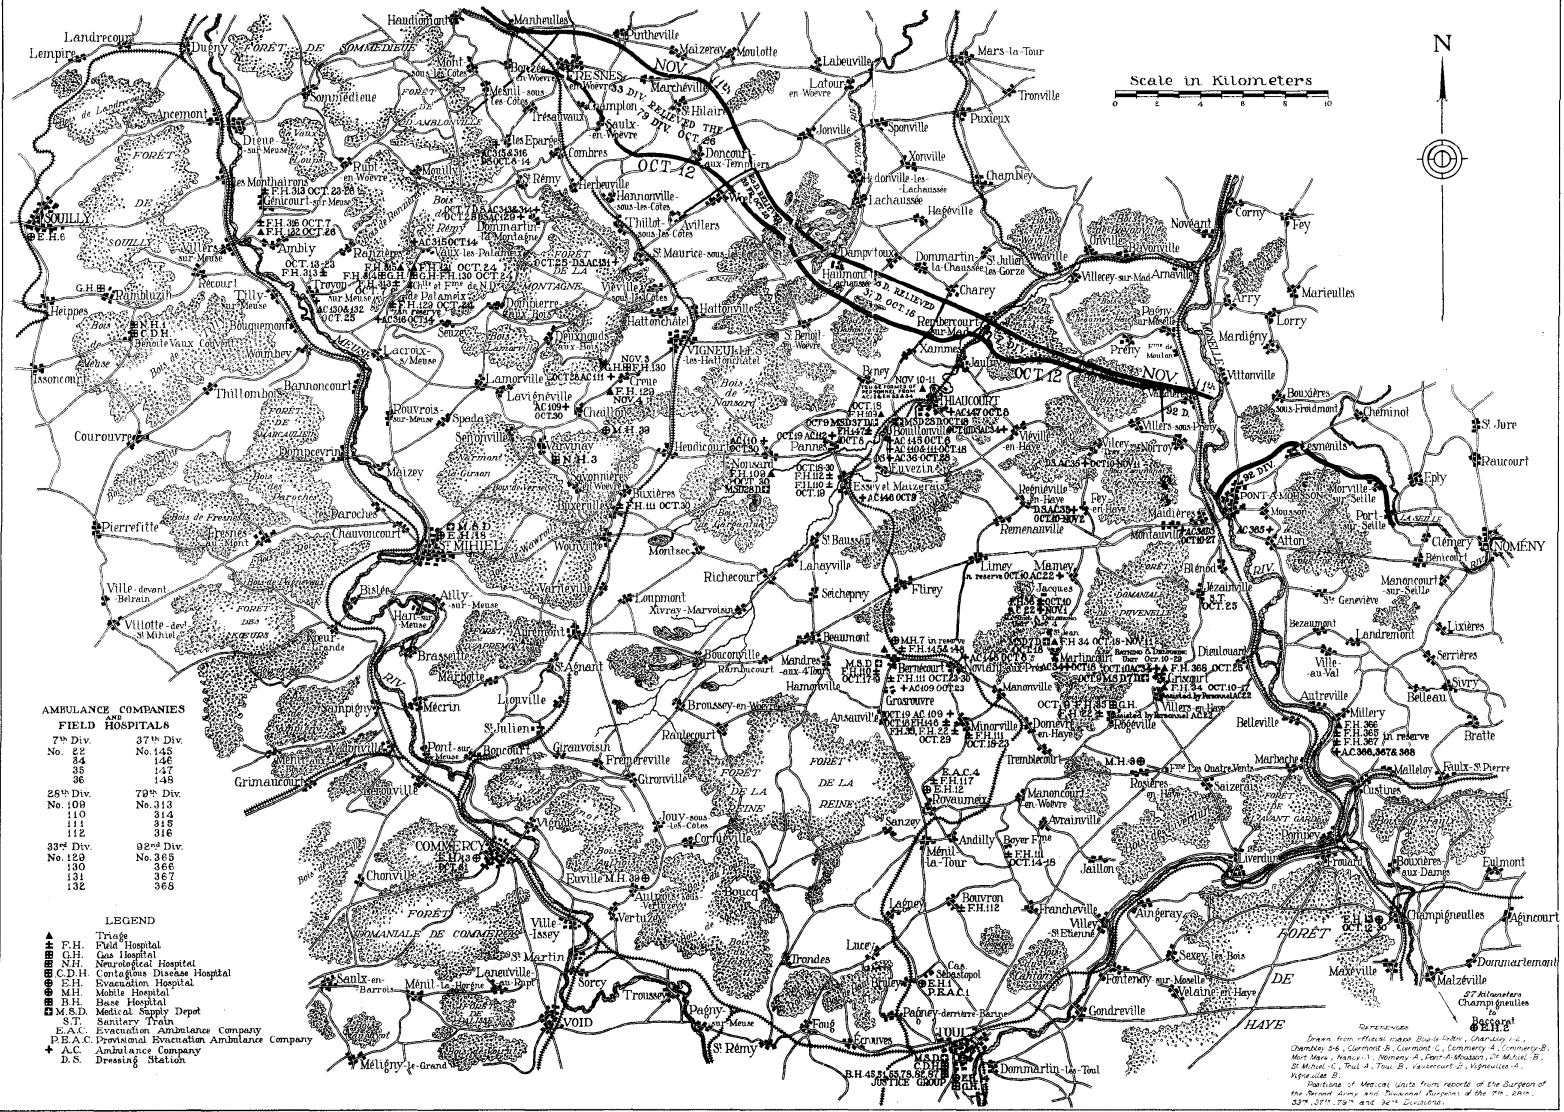

SECOND ARMY OCTOBER 12 - NOVEMBER 11, 1918.

AMBULANCE COMPANIES
FIELD HOSPITALS

7th Div.	37th Div.
No. 22	No. 143
34	146
35	147
36	148
25th Div.	79th Div.
No. 109	No. 313
110	314
111	315
112	316
33rd Div.	92nd Div.
No. 129	No. 365
130	366
131	367
132	368

LEGEND

Battle lines, taken from existing orders and maps, are approximate.