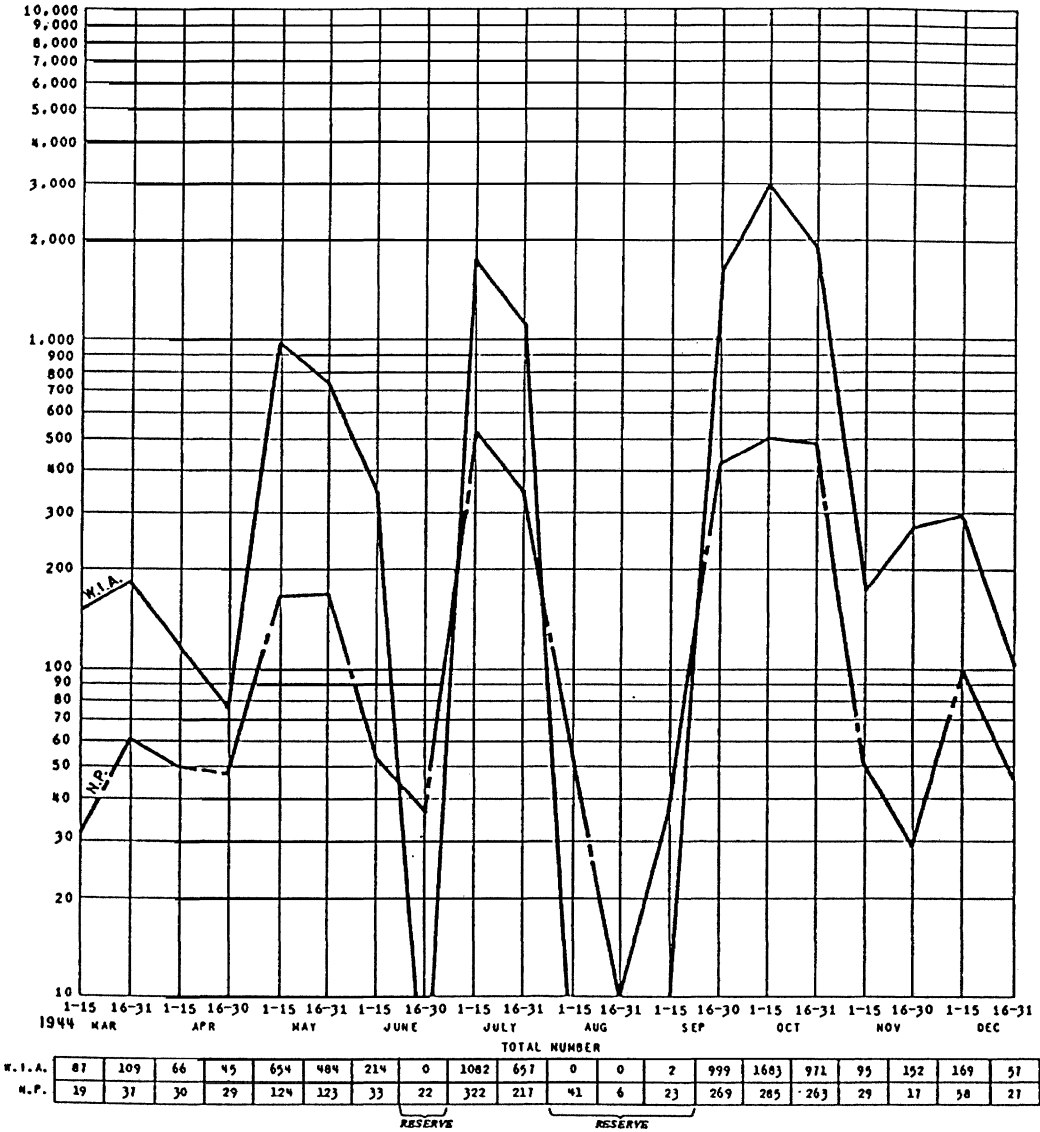

88th INFANTRY DIVISION  
WIA AND NP CASUALTIES  
RATE PER 1,000 PER ANNUM

FIGURE 12